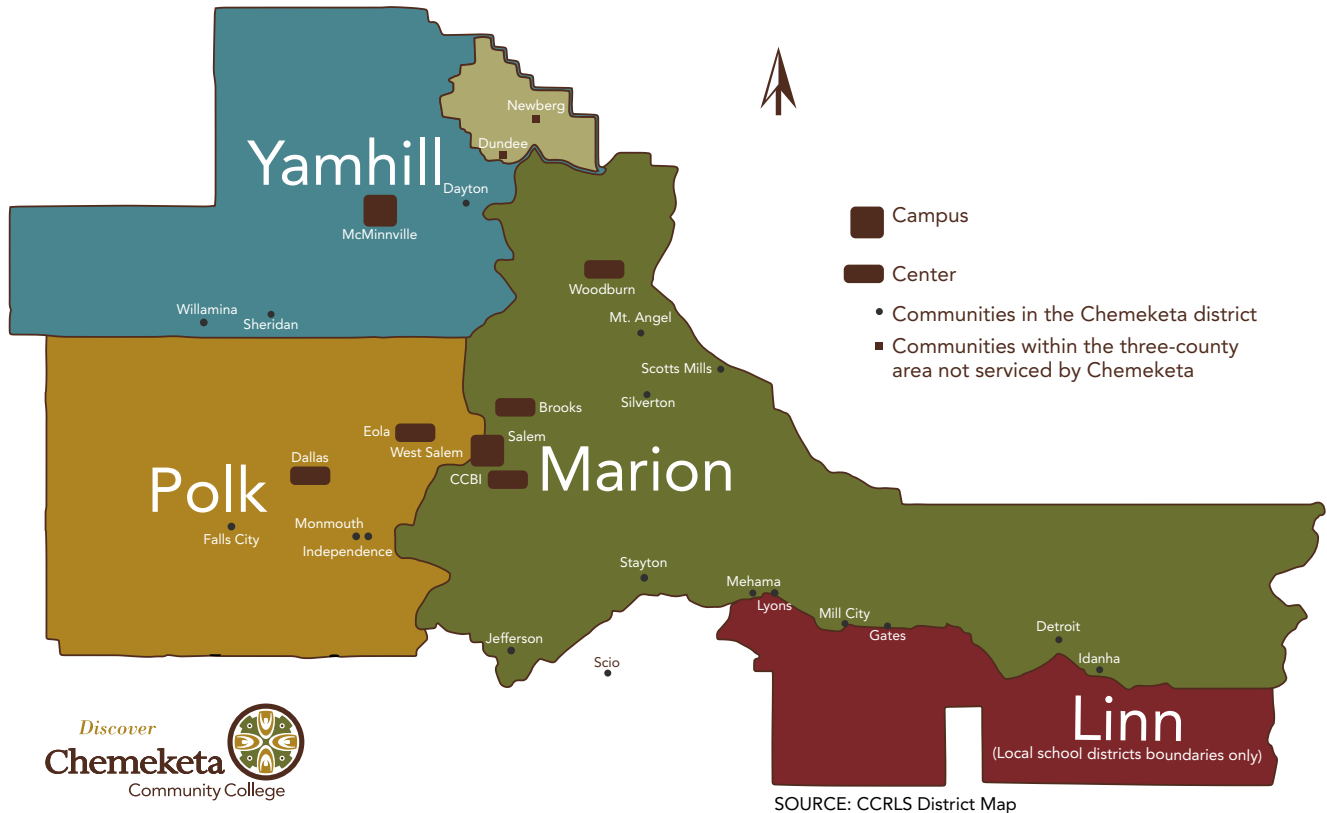

Chemeketa Community College District

Chemeketa Locations

Salem Campus

[4000 Lancaster Dr. NE, Salem, OR 97305-1453](#)

Chemeketa Polk

[1340 SE Holman Ave., Dallas, OR 97338](#)

Yamhill Valley Campus

[288 NE Norton Lane, McMinnville, OR 97128-9508](#)

Chemeketa Woodburn

[120 E Lincoln St., Woodburn, OR 97071-5024](#)

Chemeketa Brooks

[4910 Brooklake Rd. NE, Brooks, Oregon 97305](#)

Center for Business & Industry

[626 High Street NE, Salem, OR 97301-2438](#)

Chemeketa Eola

[215 Doaks Ferry Rd. NW, Salem, OR 97304-4138](#)

High School Partnerships

[4071 Winema Place, Salem, OR 97305](#)